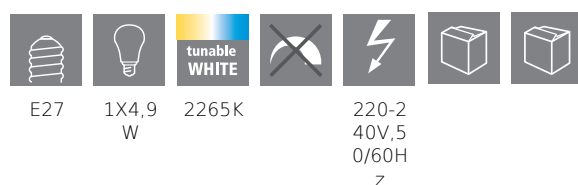

Technical Information

Equivalent power (W)	33
Rated Lamp Power (0,1W precision)	4,9
item-number LED-board (1)	12241
Lighting Technology	LED
Directional Light source	No
Lamp cap (Socket)	E27
Mains light source	Yes
Connected light source	Yes
Colour-tunable light source	Yes
High luminance light source	No
Dimmable (bulb, board, stripe,...)	No
Energy consumption (kWh/1000h)	5
Rated useful lumen	360
Beam angle (°) - at measurement	360
Color temperature (K)	2200-6500
Nominal wattage (W)	4,9
Standby power (P sb, W)	0,5
Chromaticity coordinates x (1)	0,5044
Chromaticity coordinates y (1)	0,4173
Color rendering index (CRI)	80
Lamp survival factor @3000h	> = 90 %
Lumen maintenance factor @3000h % in decimal number	0,93
Flicker Metric / Pst LM	0,1
Stroboscopic Effect Metric / SVM	0,1

Switch information

Function	control via APP + remote control CCT