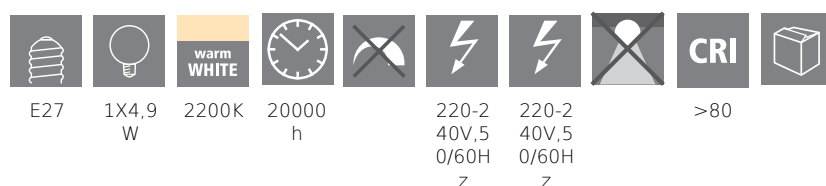

Technical Information

Equivalent power (W)	42
Lamp Power Factor	0.5
Nominal Current (in mA)	47
Nominal Lifetime (in h)	20,000
Rated Lamp Power (0,1W precision)	5,5
Rated Lifetime (in h)	20,000
item-number LED-board (1)	12224
Lighting Technology	LED
Directional Light source	No
Lamp cap (Socket)	E27
Mains light source	Yes
Connected light source	Yes
Colour-tunable light source	No
High luminance light source	No
Dimmable (bulb, board, stripe,...)	No
Energy consumption (kWh/1000h)	5
Rated useful lumen	500
Beam angle (°) - at measurement	360
Color temperature (K)	2200
Nominal wattage (W)	4,9
Standby power (P sb, W)	0,5
Chromaticity coordinates x (1)	0,5056
Chromaticity coordinates y (1)	0,4152
Color rendering index (CRI)	80
Lamp survival factor @3000h	> = 90 %
Lumen maintenance factor @3000h % in decimal number	0,93
Flicker Metric / Pst LM	0,1
Stroboscopic Effect Metric / SVM	0,1

Switch information

Function	control via APP + remote control
Starting Time	<0,5 sec
Warm-Up Time up to 60%	< 1 sec
Switching Cycles	25000