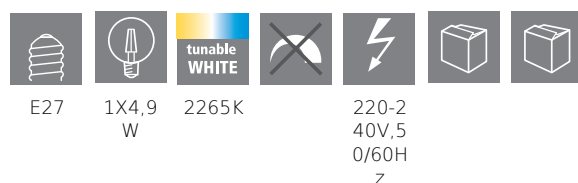

Technical Information

Equivalent power (W)	33
Rated Lamp Power (0,1W precision)	4,9
item-number LED-board (1)	12245
Lighting Technology	LED
Directional Light source	No
Lamp cap (Socket)	E27
Mains light source	Yes
Connected light source	Yes
Colour-tunable light source	Yes
High luminance light source	No
Dimmable (bulb, board, stripe,...)	No
Energy consumption (kWh/1000h)	5
Rated useful lumen	360
Beam angle (°) - at measurement	360
Color temperature (K)	2200-6500
Nominal wattage (W)	4,9
Standby power (P sb, W)	0,5
Chromaticity coordinates x (1)	0,5044
Chromaticity coordinates y (1)	0,4173
Color rendering index (CRI)	80
Lamp survival factor @3000h	> = 90 %
Lumen maintenance factor @3000h % in decimal number	0,93

Switch information

Function	control via APP + remote control CCT